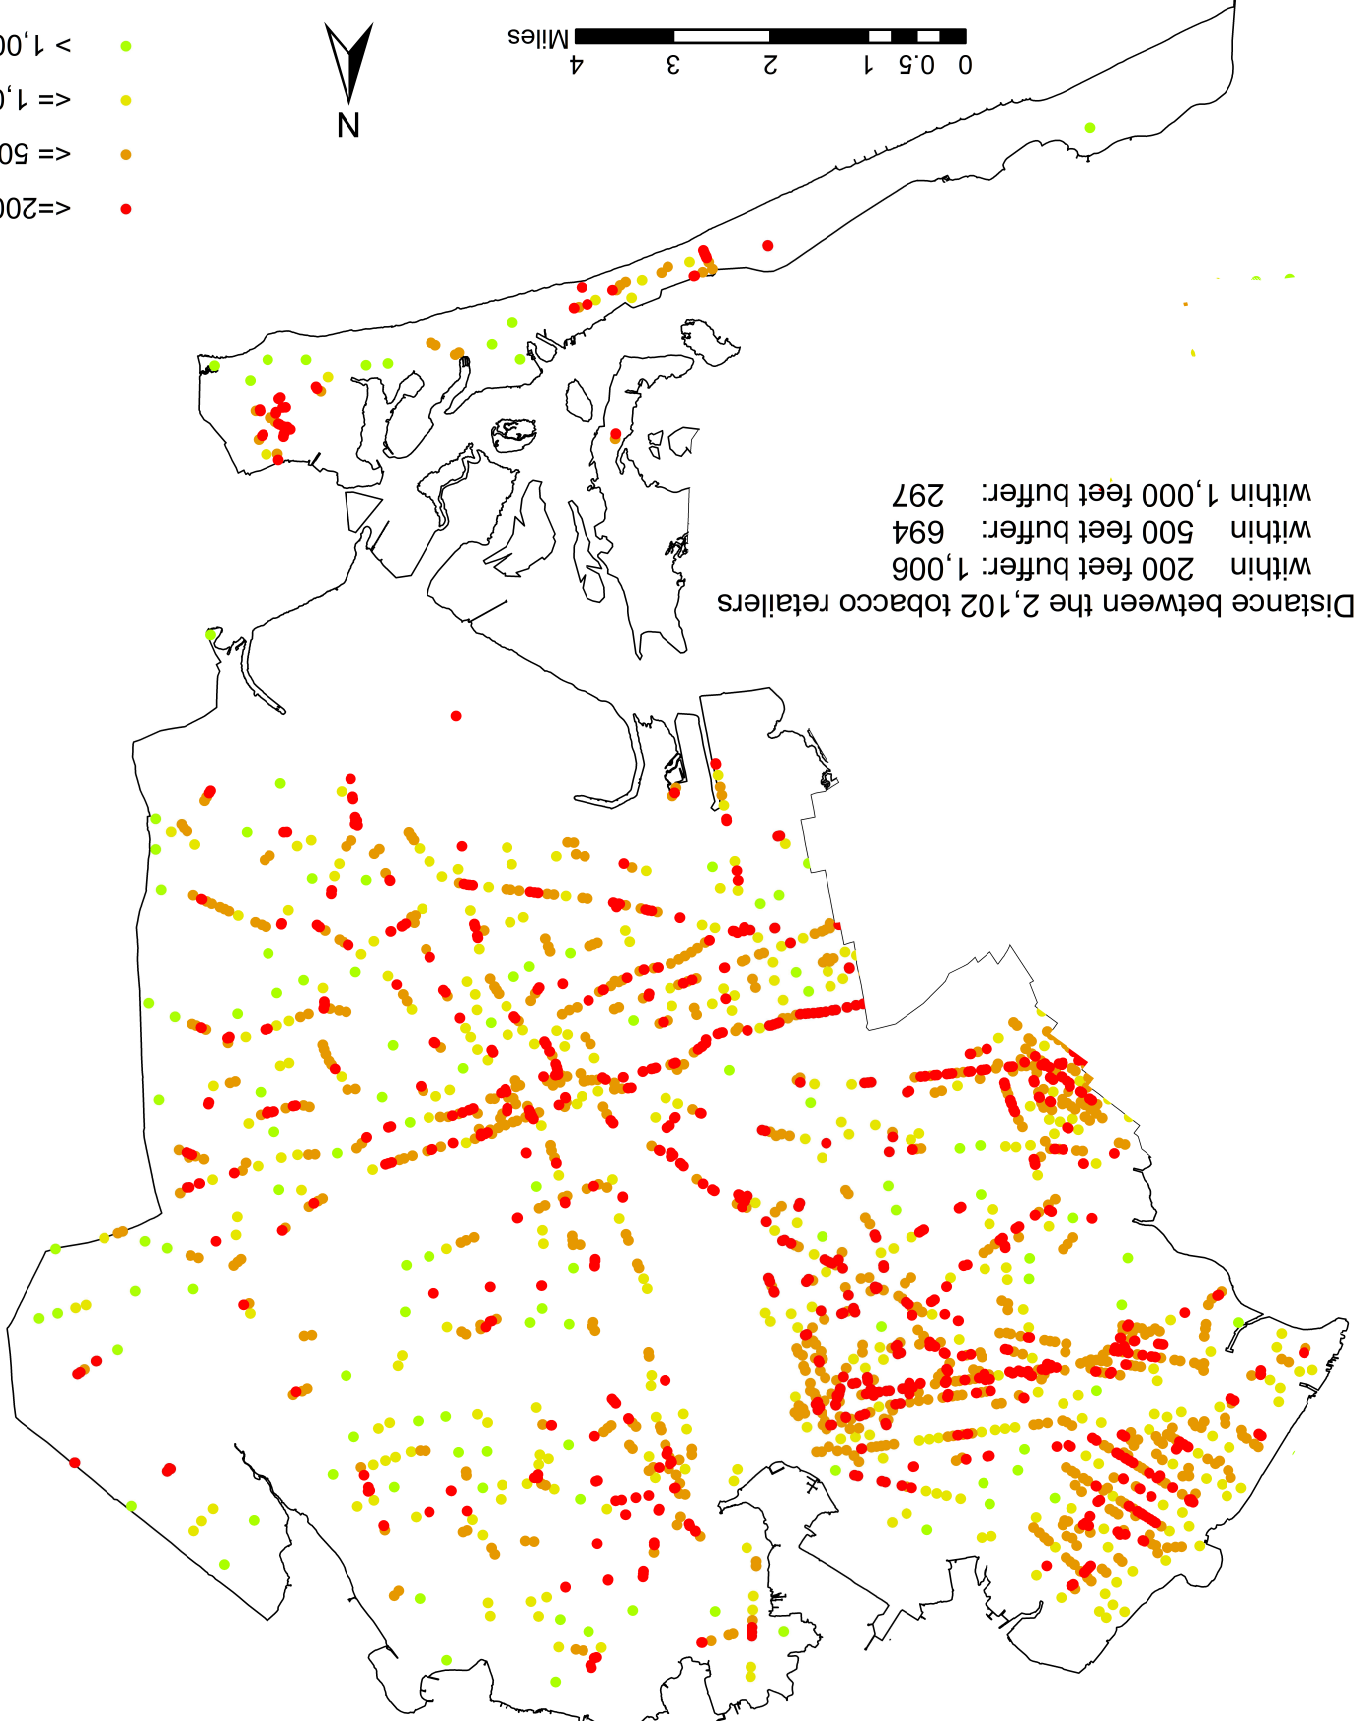

Distances between Tobacco Retailers in Brooklyn

Distance between the tobacco 2,724 retailers
within 200 feet buffer: 1,356
within 500 feet buffer: 972
within 1,000 feet buffer: 33

Distances between Tobacco Retailers in Manhattan

Distance between the 2,203 tobacco retailers
 within 200 feet buffer: 1,511
 within 500 feet buffer: 624
 within 1,000 feet buffer: 59

- > 1,000 feet
- ≤ 1,000 feet
- ≤ 500 feet
- ≤ 200 feet

Distances between Tobacco Retailers

- <= 200 feet
- <= 500 feet
- <= 1,000 feet
- > 1,000 feet

Miles 0 1 2 4 6 8

4,920 shops are within 200 feet of each other
 7,843 shops are within 500 feet of each other
 8,775 shops are within 1,000 feet of each other
 Only 221 shops are more than 1,000 feet apart
 - with a max of 9,730 feet (1.84 miles) in the Far Rockaways (Breezy Point)

Distances between Tobacco Retailers in Queens

- <= 200 feet
- <= 500 feet
- <= 1,000 feet
- > 1,000 feet

Miles 0 0.5 1 2 3 4

Distance between the 2,102 tobacco retailers
within 200 feet buffer: 1,006
within 500 feet buffer: 694
within 1,000 feet buffer: 297