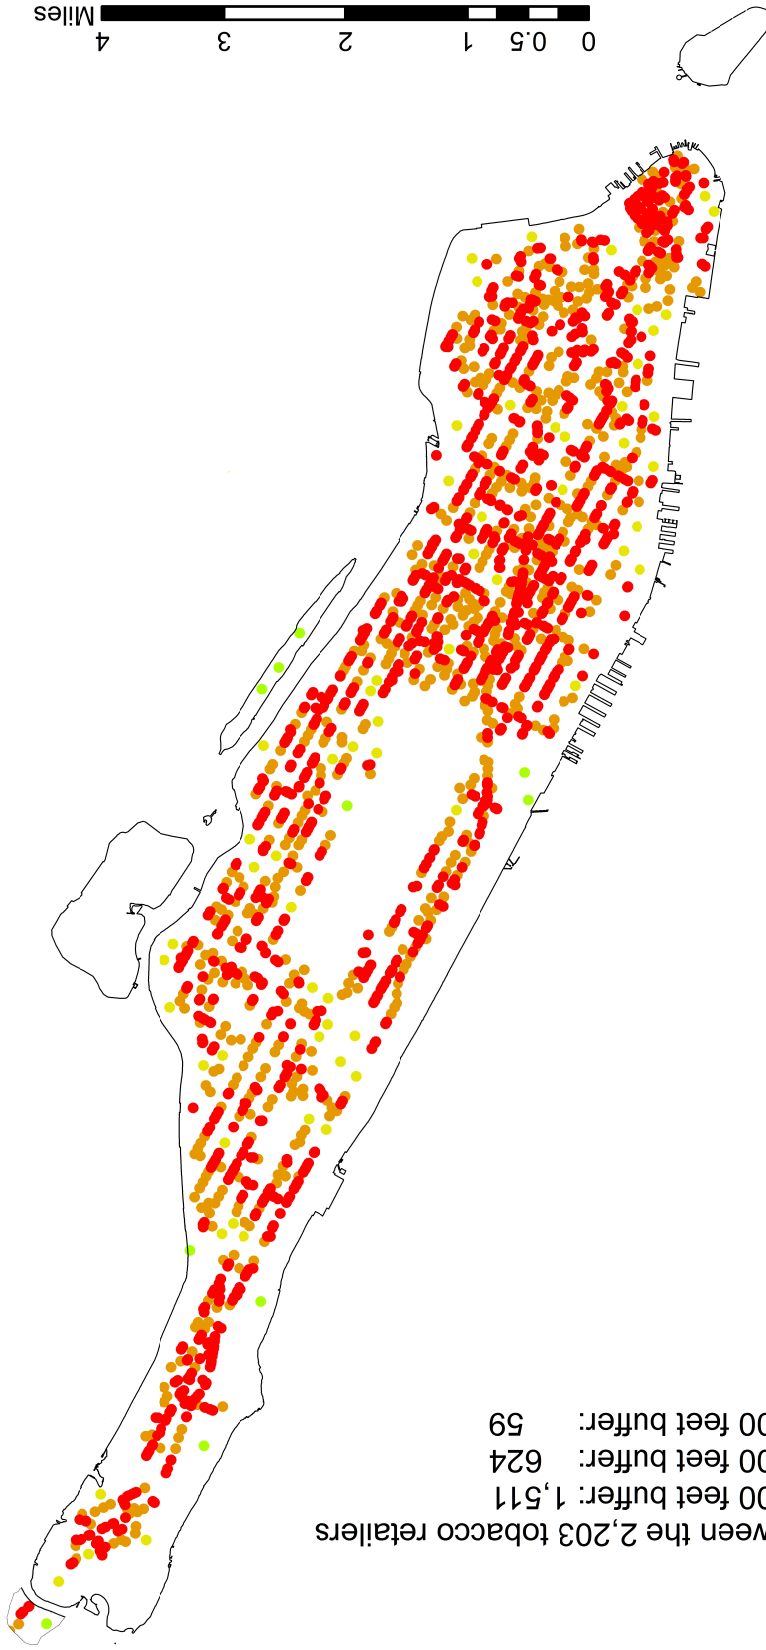

Distances between Tobacco Retailers in Brooklyn

Distance between the tobacco 2,724 retailers
within 200 feet buffer: 1,356
within 500 feet buffer: 972
within 1,000 feet buffer: 33

Distances between Tobacco Retailers in Manhattan

Distance between the 2,203 tobacco retailers
 within 200 feet buffer: 1,511
 within 500 feet buffer: 624
 within 1,000 feet buffer: 59

- > 1,000 feet
- ≤ 1,000 feet
- ≤ 500 feet
- ≤ 200 feet

Distances between Tobacco Retailers

- <= 200 feet
- <= 500 feet
- <= 1,000 feet
- > 1,000 feet

Miles 0 1 2 4 6 8

4,920 shops are within 200 feet of each other
 7,843 shops are within 500 feet of each other
 8,775 shops are within 1,000 feet of each other
 Only 221 shops are more than 1,000 feet apart
 - with a max of 9,730 feet (1.84 miles) in the Far Rockaways (Breezy Point)

Distances between Tobacco Retailers in Queens

- <= 200 feet
- <= 500 feet
- <= 1,000 feet
- > 1,000 feet

Miles 0 0.5 1 2 3 4

Distance between the 2,102 tobacco retailers
within 200 feet buffer: 1,006
within 500 feet buffer: 694
within 1,000 feet buffer: 297