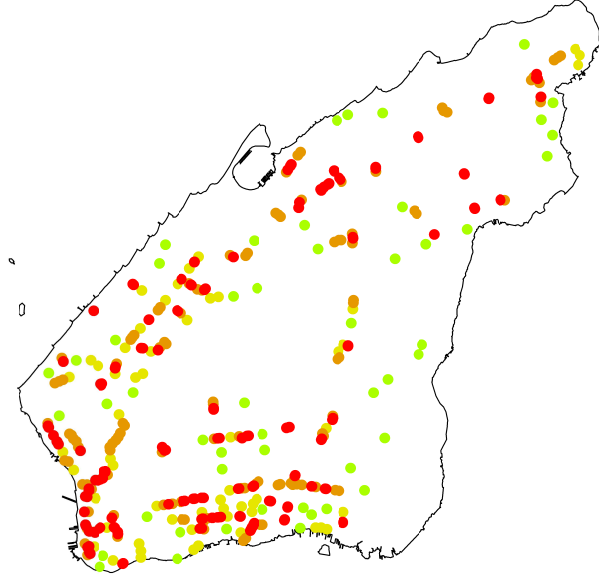

Distances between Tobacco Retailers in Brooklyn

Distance between the tobacco 2,724 retailers
within 200 feet buffer: 1,356
within 500 feet buffer: 972
within 1,000 feet buffer: 33

Distances between Tobacco Retailers in Manhattan

Distance between the 2,203 tobacco retailers
 within 200 feet buffer: 1,511
 within 500 feet buffer: 624
 within 1,000 feet buffer: 59

- > 1,000 feet
- ≤ 1,000 feet
- ≤ 500 feet
- ≤ 200 feet

Distances between Tobacco Retailers

- <= 200 feet
- <= 500 feet
- <= 1,000 feet
- > 1,000 feet

Miles 0 1 2 4 6 8

4,920 shops are within 200 feet of each other
 7,843 shops are within 500 feet of each other
 8,775 shops are within 1,000 feet of each other
 Only 221 shops are more than 1,000 feet apart
 - with a max of 9,730 feet (1.84 miles) in the Far Rockaways (Breezy Point)

Distances between Tobacco Retailers in Staten Island

Distances between Tobacco Retailers in The Bronx

Distance between the 1,543 tobacco retailers
 within 200 feet buffer: 845
 within 500 feet buffer: 522
 within 1,000 feet buffer: 153