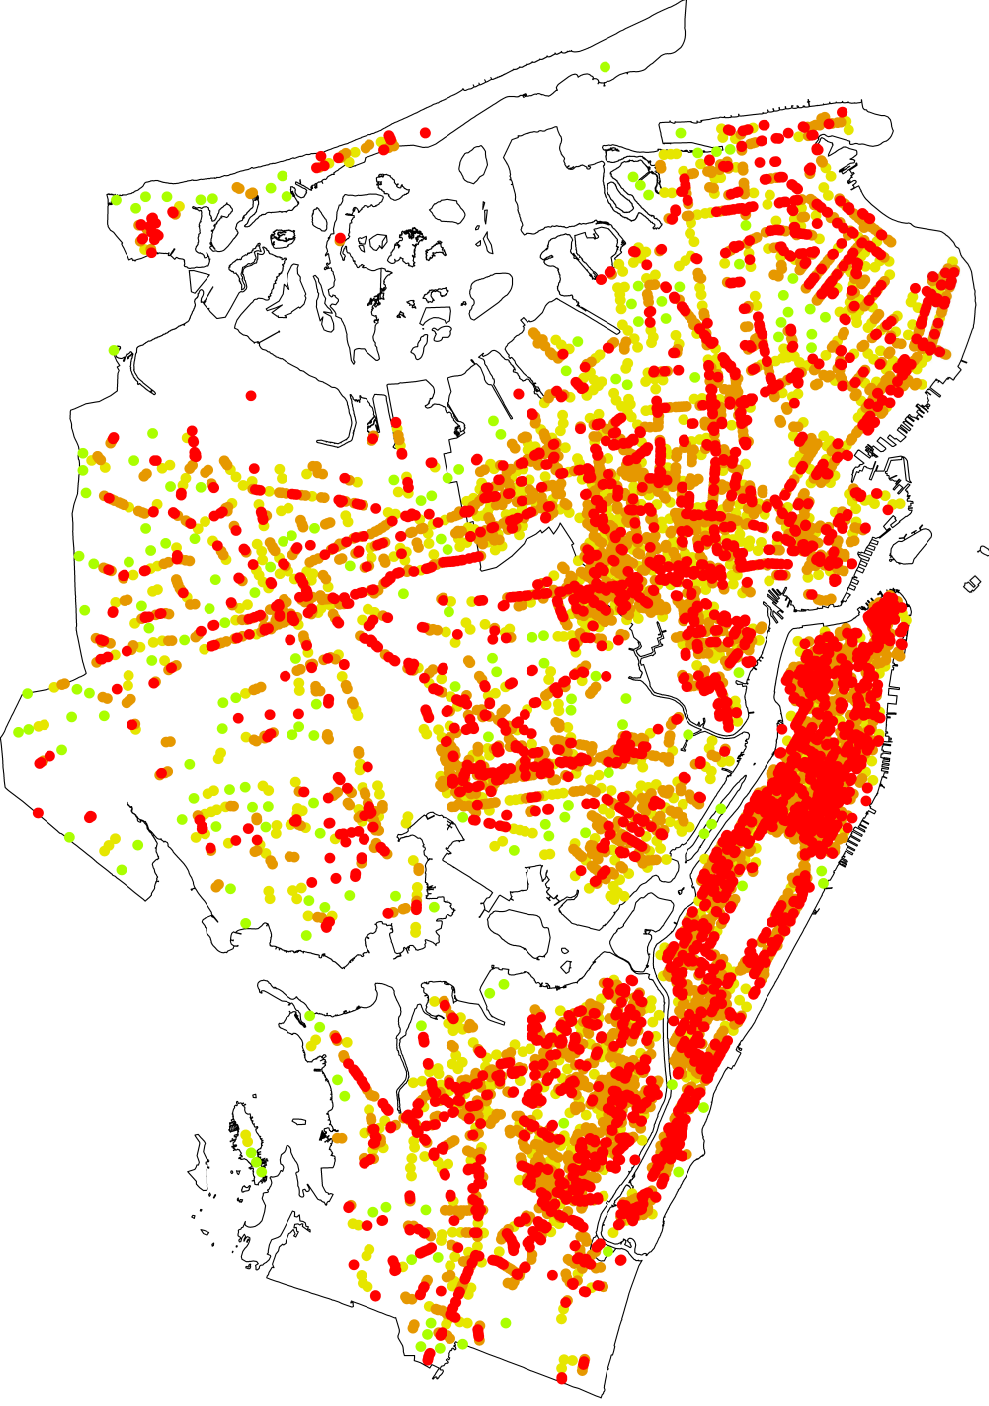

Distances between Tobacco Retailers in Brooklyn

Distance between the tobacco 2,724 retailers
within 200 feet buffer: 1,356
within 500 feet buffer: 972
within 1,000 feet buffer: 33

Distances between Tobacco Retailers in Manhattan

Distance between the 2,203 tobacco retailers
 within 200 feet buffer: 1,511
 within 500 feet buffer: 624
 within 1,000 feet buffer: 59

- > 1,000 feet
- ≤ 1,000 feet
- ≤ 500 feet
- ≤ 200 feet

Distances between Tobacco Retailers

- <= 200 feet
- <= 500 feet
- <= 1,000 feet
- > 1,000 feet

Miles 0 1 2 4 6 8

4,920 shops are within 200 feet of each other
 7,843 shops are within 500 feet of each other
 8,775 shops are within 1,000 feet of each other
 Only 221 shops are more than 1,000 feet apart
 - with a max of 9,730 feet (1.84 miles) in the Far Rockaways (Breezy Point)

Distances between Tobacco Retailers in Staten Island

Distances between Tobacco Retailers in The Bronx

Distance between the 1,543 tobacco retailers
 within 200 feet buffer: 845
 within 500 feet buffer: 522
 within 1,000 feet buffer: 153