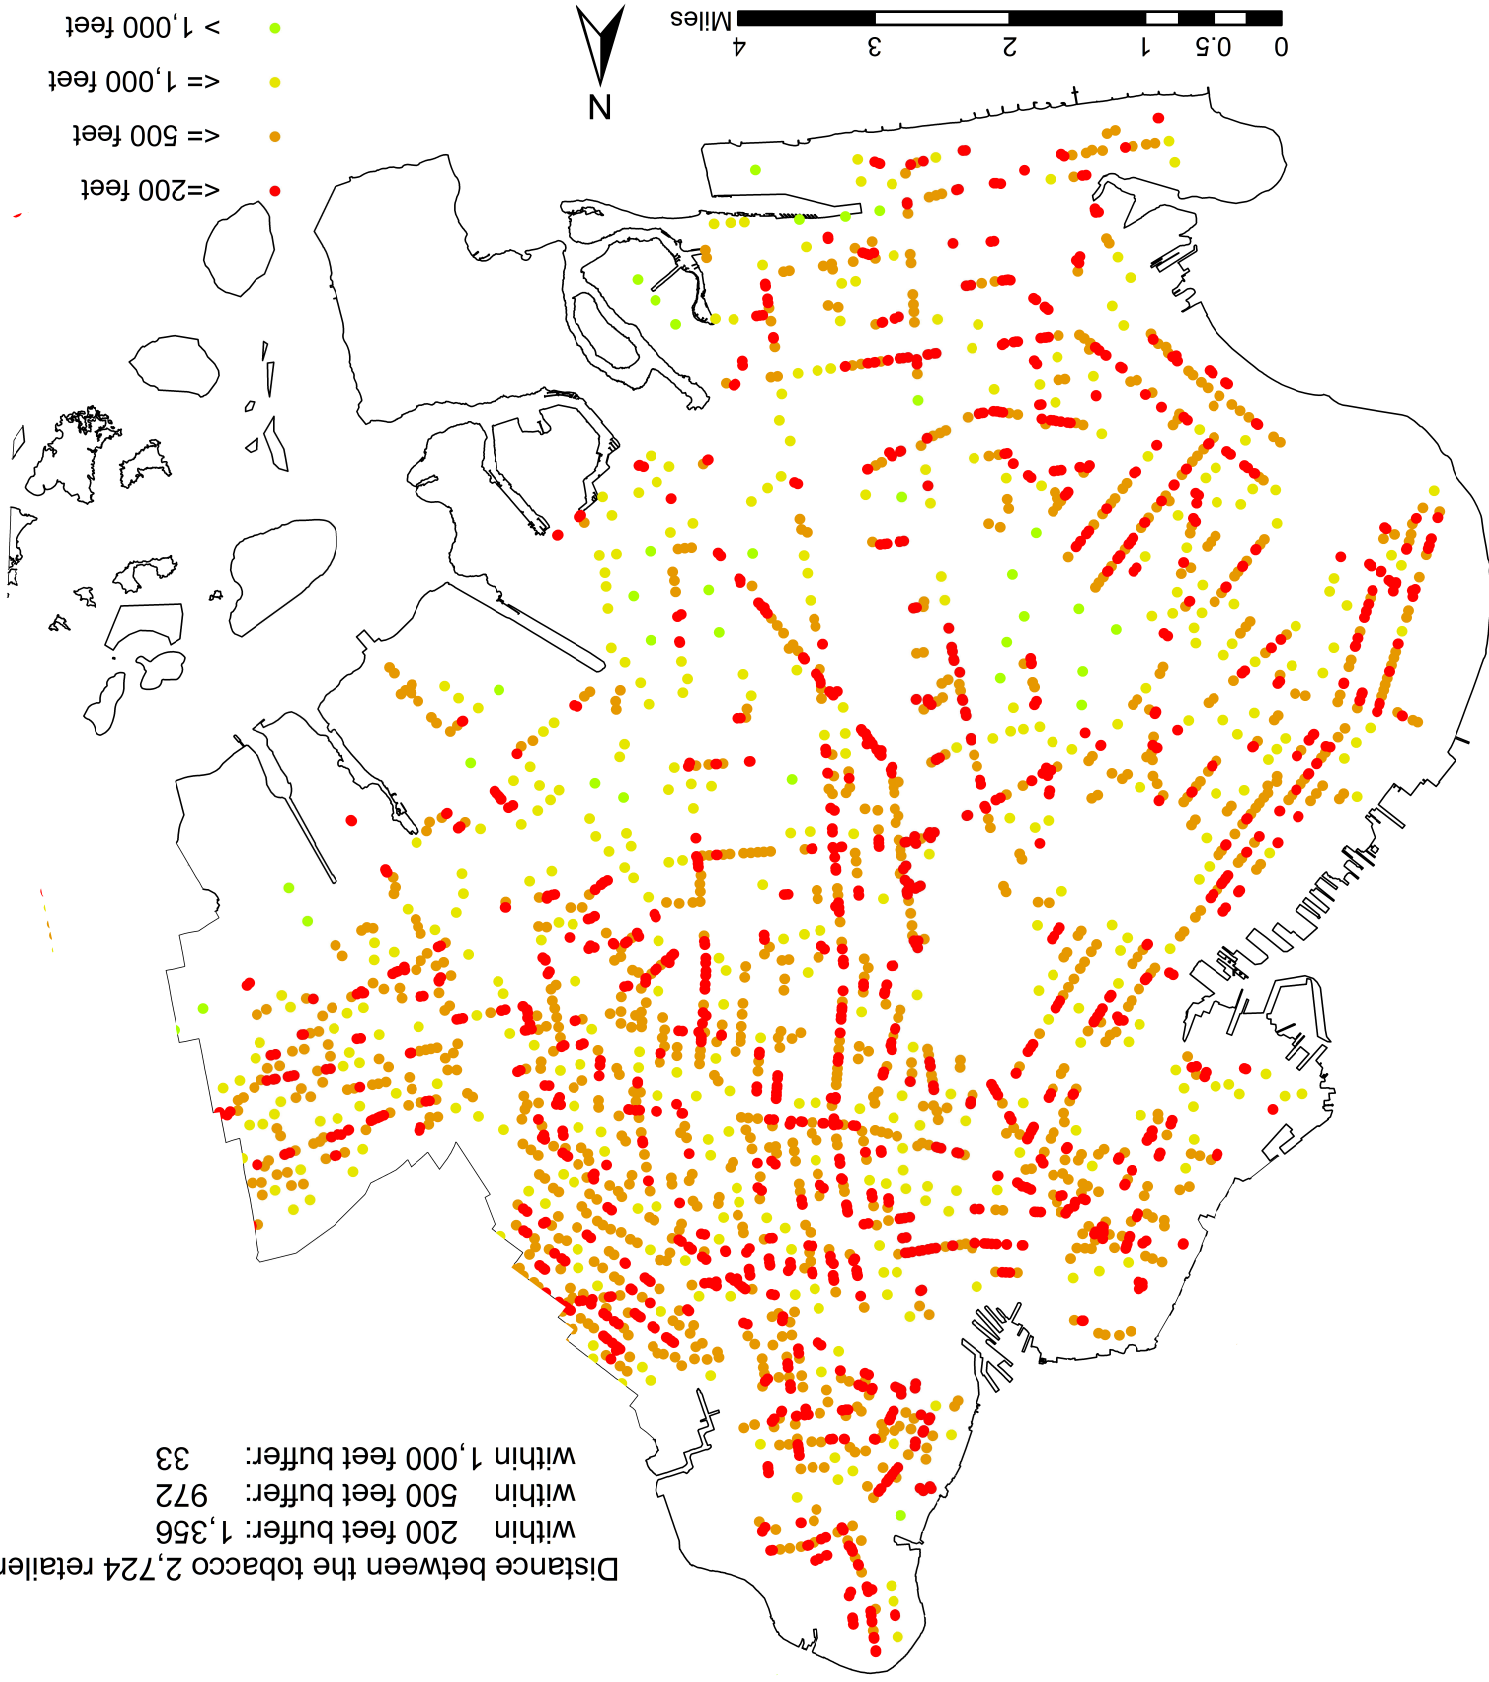

Distances between Tobacco Retailers in Brooklyn

Distance between the tobacco 2,724 retailers
within 200 feet buffer: 1,356
within 500 feet buffer: 972
within 1,000 feet buffer: 33

Distances between Tobacco Retailers in Manhattan

Distance between the 2,203 tobacco retailers
 within 200 feet buffer: 1,511
 within 500 feet buffer: 624
 within 1,000 feet buffer: 59

- > 1,000 feet
- ≤ 1,000 feet
- ≤ 500 feet
- ≤ 200 feet

Distances between Tobacco Retailers

- <= 200 feet
- <= 500 feet
- <= 1,000 feet
- > 1,000 feet

Miles 0 1 2 4 6 8

4,920 shops are within 200 feet of each other
 7,843 shops are within 500 feet of each other
 8,775 shops are within 1,000 feet of each other
 Only 221 shops are more than 1,000 feet apart
 - with a max of 9,730 feet (1.84 miles) in the Far Rockaways (Breezy Point)

Distances between Tobacco Retailers in Queens

- <= 200 feet
- <= 500 feet
- <= 1,000 feet
- > 1,000 feet

Miles 0 0.5 1 2 3 4

Distance between the 2,102 tobacco retailers
within 200 feet buffer: 1,006
within 500 feet buffer: 694
within 1,000 feet buffer: 297