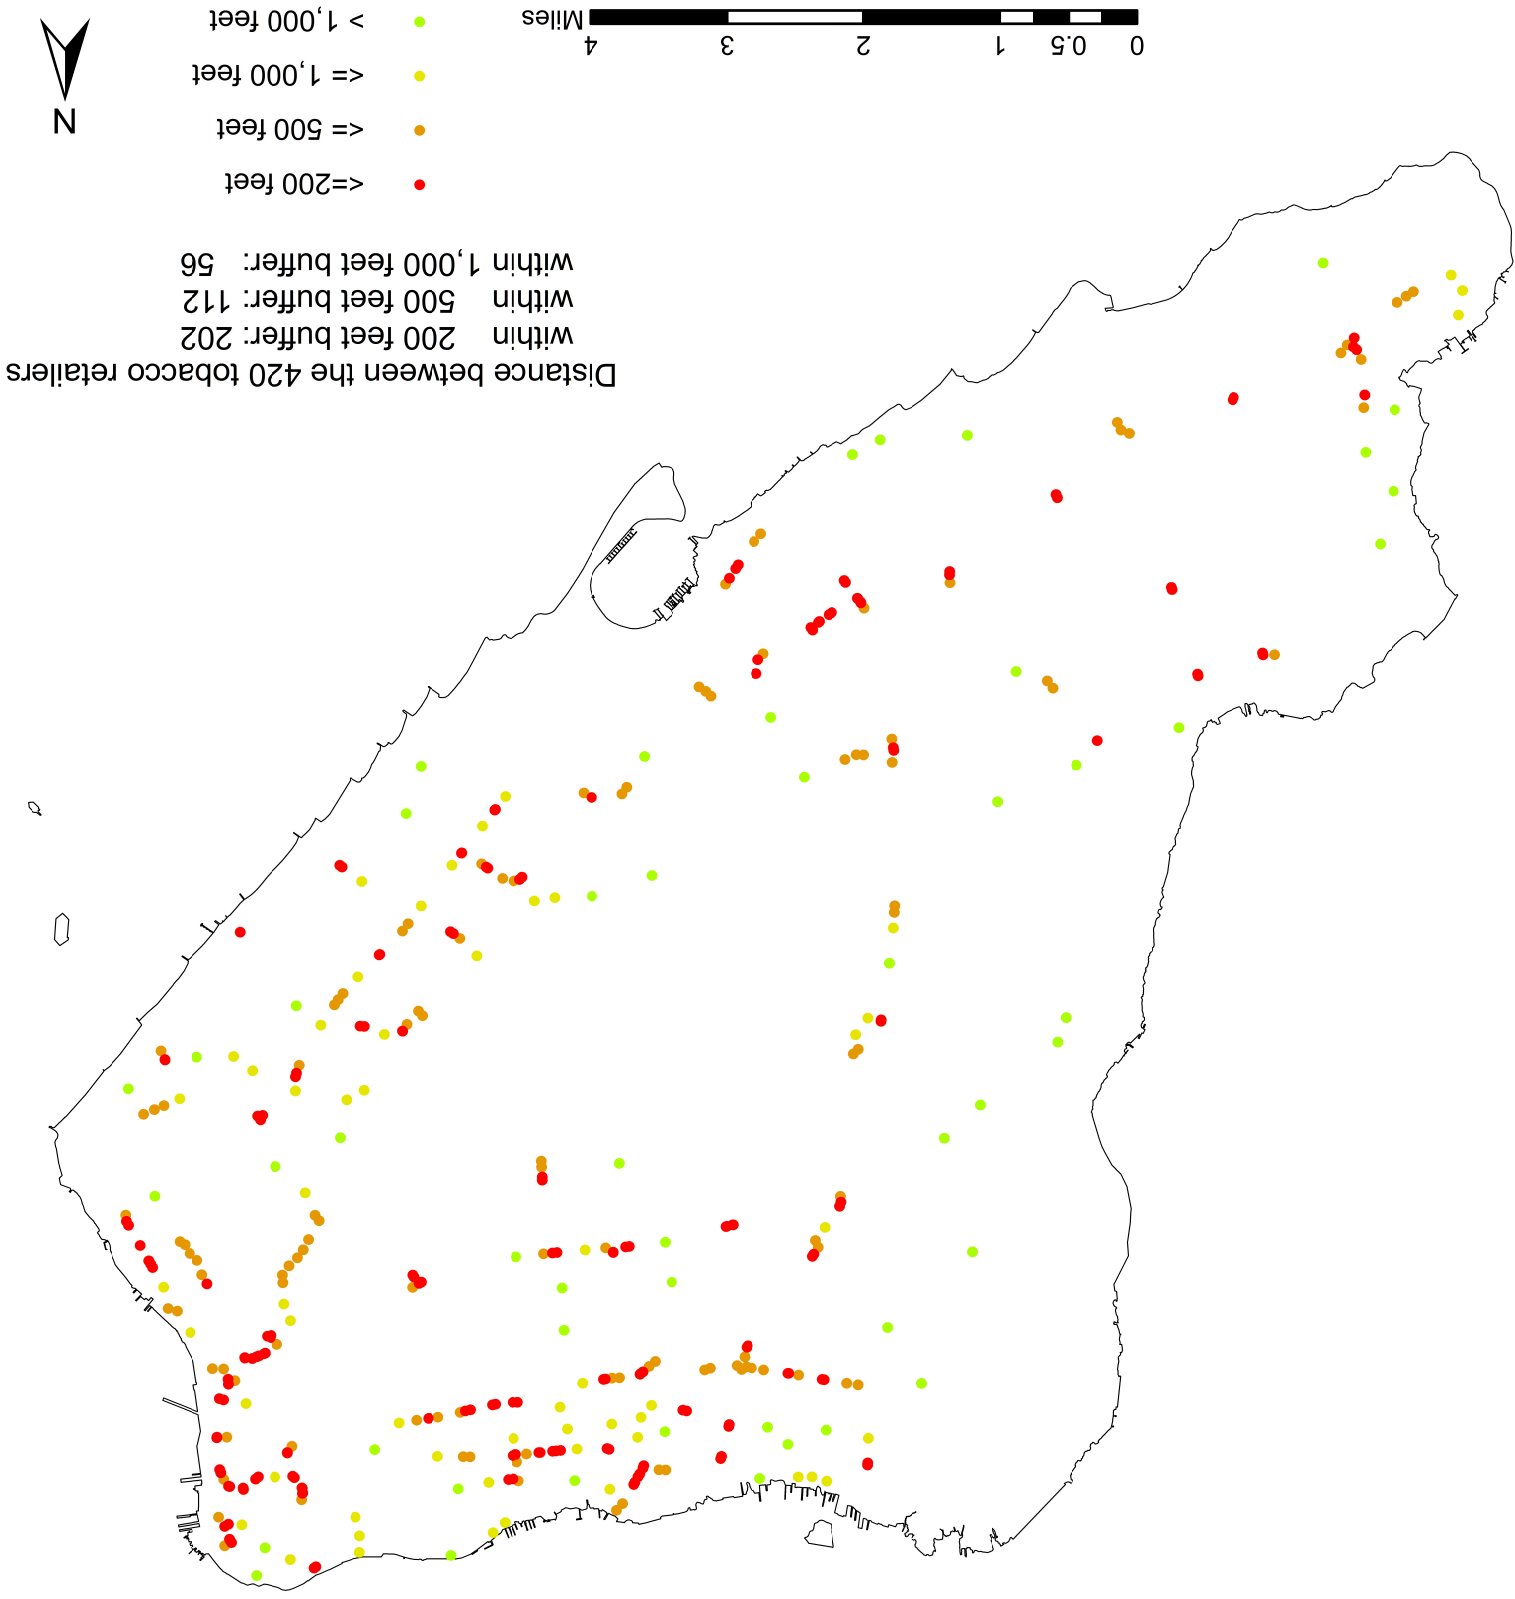

Distances between Tobacco Retailers in Brooklyn

Distance between the tobacco 2,724 retailers
within 200 feet buffer: 1,356
within 500 feet buffer: 972
within 1,000 feet buffer: 33

Distances between Tobacco Retailers in Manhattan

- <= 200 feet
- <= 500 feet
- <= 1,000 feet
- > 1,000 feet

Miles 0 1 2 4 6 8

4,920 shops are within 200 feet of each other
 7,843 shops are within 500 feet of each other
 8,775 shops are within 1,000 feet of each other
 Only 221 shops are more than 1,000 feet apart
 - with a max of 9,730 feet (1.84 miles) in the Far Rockaways (Breezy Point)

Distances between Tobacco Retailers in Queens

- <= 200 feet
- <= 500 feet
- <= 1,000 feet
- > 1,000 feet

Miles 0 0.5 1 2 3 4

Distance between the 2,102 tobacco retailers
within 200 feet buffer: 1,006
within 500 feet buffer: 694
within 1,000 feet buffer: 297

Distances between Tobacco Retailers in Staten Island

Distances between Tobacco Retailers in The Bronx

Distance between the 1,543 tobacco retailers
 within 200 feet buffer: 845
 within 500 feet buffer: 522
 within 1,000 feet buffer: 153